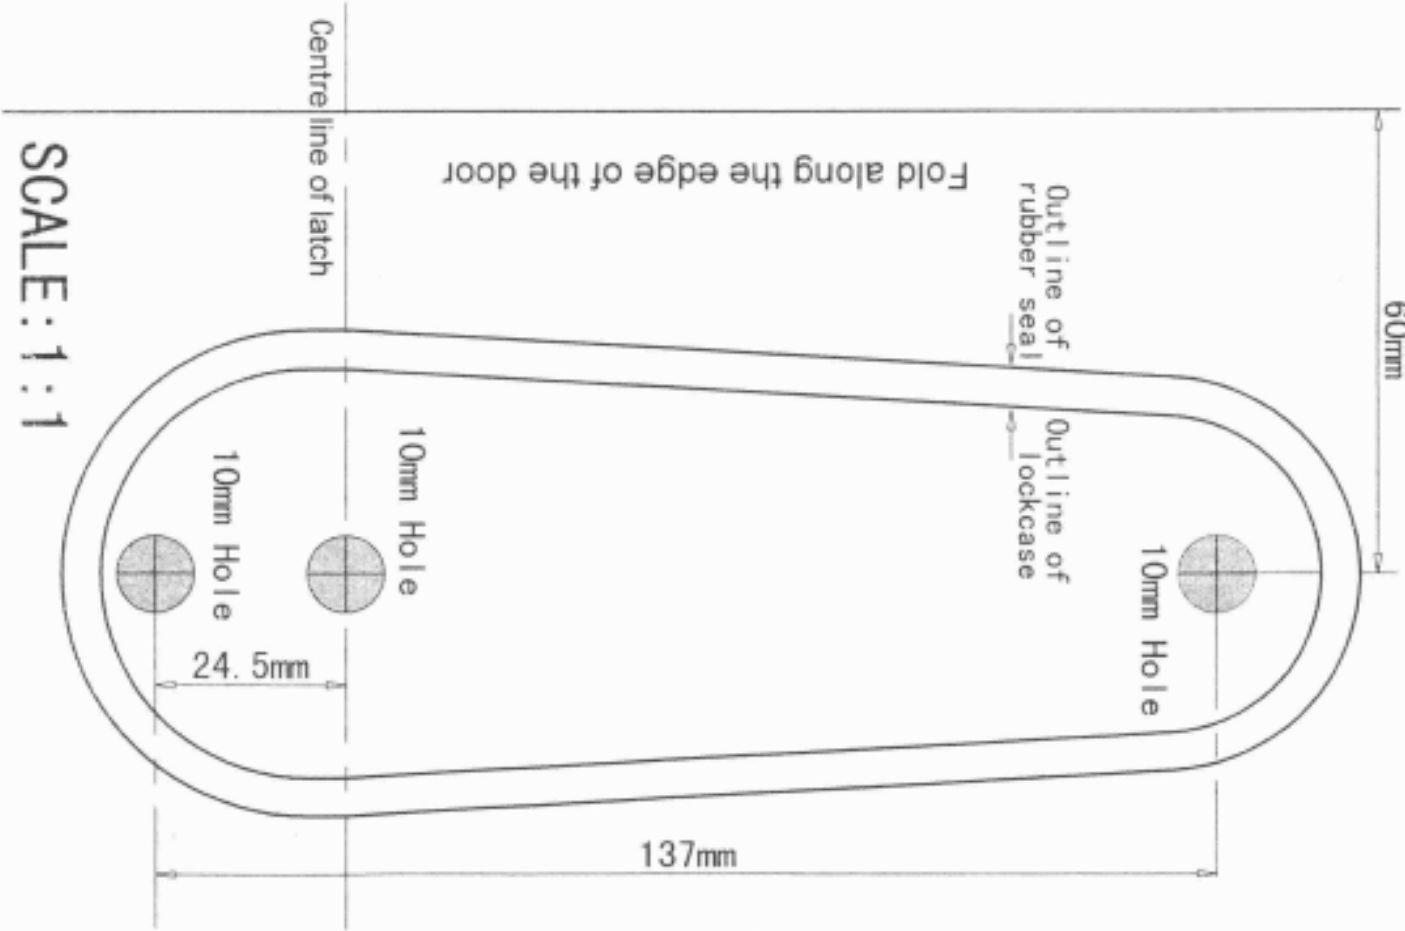

**INSTALLTION TEMPLATE FOR 4001**  
(For fitting with Borg 60mm Latchbolt)

SCALE: 1:1

**INSTALLTION TEMPLATE FOR 4001**  
(For fitting with Borg 60mm Latchbolt)

SCALE: 1:1

TEMPLATE