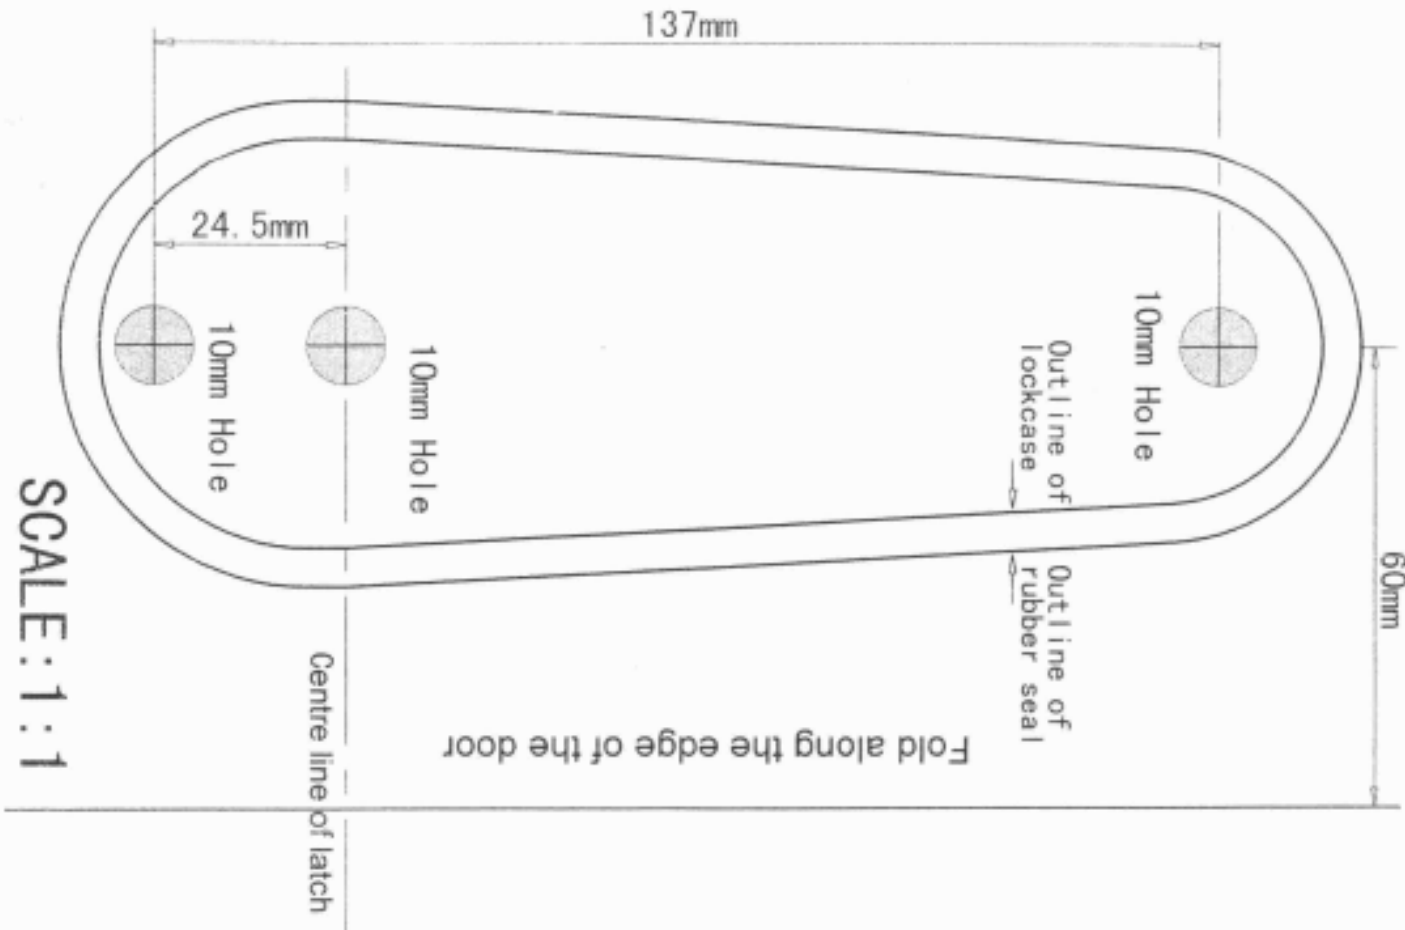

**INSTALLTION TEMPLATE FOR 4001**  
(For fitting with Borg 60mm Latchbolt)

SCALE: 1:1

**INSTALLTION TEMPLATE FOR 4001**  
(For fitting with Borg 60mm Latchbolt)

SCALE: 1:1

TEMPLATE